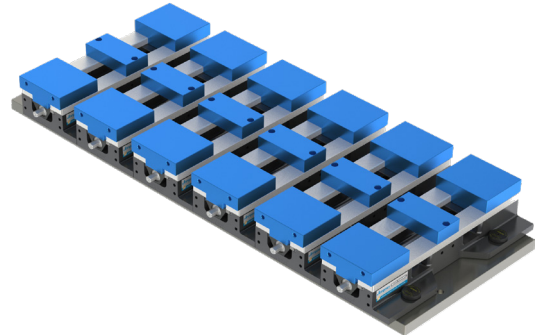

50019

Jigsaw Fixture Plate Kit

Includes

- (1) Ball-Lock® Subplate: 49179
- (6) Jigsaw Fixture Plates: 28706
- (18) Ball-Lock® Shanks: 49601
- Subplate Mounting Hardware
- List Price: **\$6,691**

50019-BLV6

Production Vises Kit

Includes

- (1) Ball-Lock® Subplate: 49179
- (6) 6in. Dual Station Production Vises: 49406
- (18) Ball-Lock® Shanks: 49601
- Subplate Mounting Hardware
- List Price: **\$16,700**

50019-FP

Fixture-Pro® Grid Plate Kit

Includes

- (1) Ball-Lock® Subplate: 49179
- (2) Fixture-Pro® Grid Plate: 28802
- (8) Ball-Lock® Shanks: 49601
- Subplate Mounting Hardware
- List Price: **\$8,106**

*Disclaimer: We are not affiliated, associated, endorsed by, or in any way officially connected with HAAS, or any subsidiaries or its affiliates. The name "HAAS" as well as related names, marks, emblems and images are registered