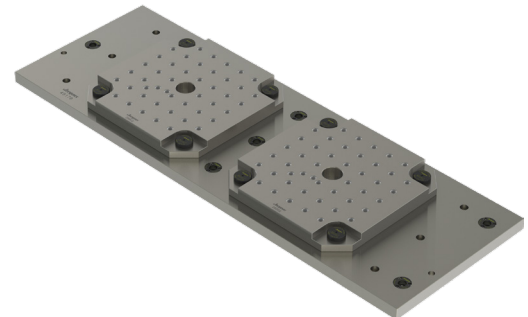

50019

Jigsaw Fixture Plate Kit

Includes

- (1) Ball-Lock® Subplate: 49179
- (6) Jigsaw Fixture Plates: 28706
- (18) Ball-Lock® Shanks: 49601
- Subplate Mounting Hardware
- List Price: **\$6,691**

50019-BLV6

Production Vises Kit

Includes

- (1) Ball-Lock® Subplate: 49179
- (6) 6in. Dual Station Production Vises: 49406
- (18) Ball-Lock® Shanks: 49601
- Subplate Mounting Hardware
- List Price: **\$16,700**

50019-FP

Fixture-Pro® Grid Plate Kit

Includes

- (1) Ball-Lock® Subplate: 49179
- (2) Fixture-Pro® Grid Plate: 28802
- (8) Ball-Lock® Shanks: 49601
- Subplate Mounting Hardware
- List Price: **\$8,106**

*Disclaimer: We are not affiliated, associated, endorsed by, or in any way officially connected with HAAS, or any subsidiaries or its affiliates. The name "HAAS" as well as related names, marks, emblems and images are registered