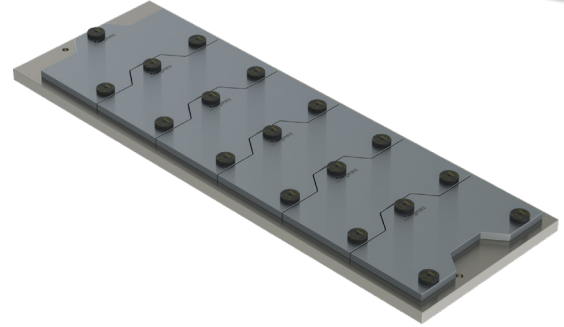

50019

Jigsaw Fixture Plate Kit

Includes

- (1) Ball-Lock® Subplate: 49179
- (6) Jigsaw Fixture Plates: 28706
- (18) Ball-Lock® Shanks: 49601
- Subplate Mounting Hardware
- List Price: **\$6,691**

50019-BLV6

Production Vises Kit

Includes

- (1) Ball-Lock® Subplate: 49179
- (6) 6in. Dual Station Production Vises: 49406
- (18) Ball-Lock® Shanks: 49601
- Subplate Mounting Hardware
- List Price: **\$16,700**

50019-FP

Fixture-Pro® Grid Plate Kit

Includes

- (1) Ball-Lock® Subplate: 49179
- (2) Fixture-Pro® Grid Plate: 28802
- (8) Ball-Lock® Shanks: 49601
- Subplate Mounting Hardware
- List Price: **\$8,106**

*Disclaimer: We are not affiliated, associated, endorsed by, or in any way officially connected with HAAS, or any subsidiaries or its affiliates. The name "HAAS" as well as related names, marks, emblems and images are registered