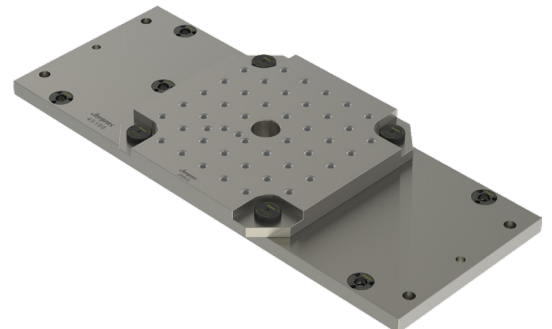

##### Includes

- (1) Ball-Lock® Subplate: 49166
- (3) Jigsaw Fixture Plates: 28706
- (9) Ball-Lock® Shanks: 49601
- Subplate Mounting Hardware
- List Price: **\$4,121**

50006-BLV6

##### Includes

- (1) Ball-Lock® Subplate: 49166
- (3) 6in. Dual Station Production Vises: 49496
- (9) Ball-Lock® Shanks: 49601
- Subplate Mounting Hardware
- List Price: **\$9,138**

50006-FP

##### Includes

- (1) Ball-Lock® Subplate: 49166
- (1) Fixture-Pro® Grid Plate: 28802
- (4) Ball-Lock® Shanks: 49601
- Subplate Mounting Hardware
- List Price: **\$4,832**

\*Disclaimer: We are not affiliated, associated, endorsed by, or in any way officially connected with HAAS, or any subsidiaries or its affiliates. The name "HAAS" as well as related names, marks, emblems and images are registered