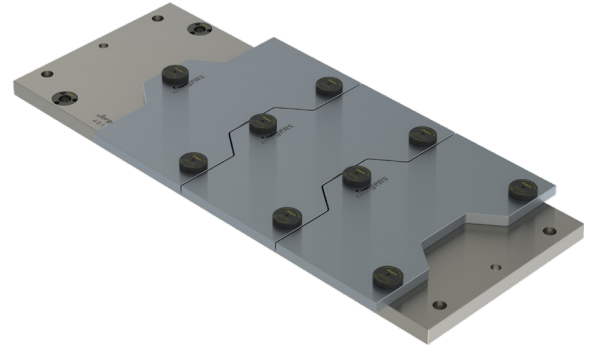

#### Jigsaw Fixture Plate Kit

##### Includes

- (1) Ball-Lock® Subplate: 49166
- (3) Jigsaw Fixture Plates: 28706
- (9) Ball-Lock® Shanks: 49601
- Subplate Mounting Hardware
- List Price: **\$4,121**

50006-BLV6

##### Includes

- (1) Ball-Lock® Subplate: 49166
- (3) 6in. Dual Station Production Vises: 49496
- (9) Ball-Lock® Shanks: 49601
- Subplate Mounting Hardware
- List Price: **\$9,138**

50006-FP