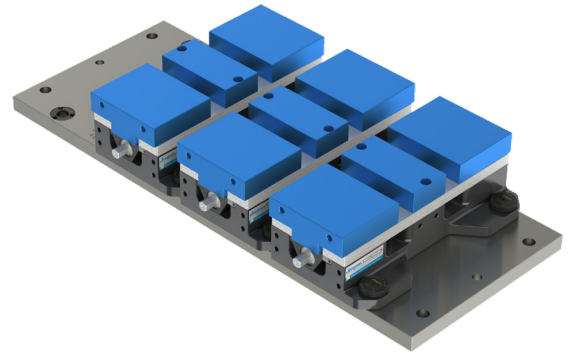

##### Includes

- (1) Ball-Lock® Subplate: 49166
- (3) Jigsaw Fixture Plates: 28706
- (9) Ball-Lock® Shanks: 49601
- Subplate Mounting Hardware
- List Price: **\$4,121**

50006-BLV6

##### Includes

- (1) Ball-Lock® Subplate: 49166
- (3) 6in. Dual Station Production Vises: 49496
- (9) Ball-Lock® Shanks: 49601
- Subplate Mounting Hardware
- List Price: **\$9,138**

50006-FP