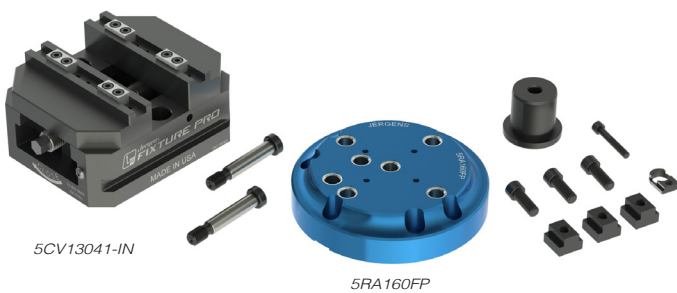

VICE STARTER KITS

Haas HRT160/TR160

160-75-QL52

Includes

- 75mm Self-Centering Vise
- 52mm Quick Loc™ Rotary Receiver
- Mounting Hardware
- List Price: **\$2,500**

160-130-QL52

Includes

- 130mm Self-Centering Vise
- 52mm Quick Loc™ Rotary Receiver
- Mounting Hardware
- List Price: **\$3,100**

160-75-QLS

Includes

- 75mm Self-Centering Vise
- 75mm QLS Vise Adapter
- 160mm QLS Rotary Adapter
- Mounting Hardware
- List Price: **\$2,300**

160-130-QLS

Includes

- 130mm Self-Centering Vise
- 160mm QLS Rotary Adapter
- Mounting Hardware
- List Price: **\$2,400**