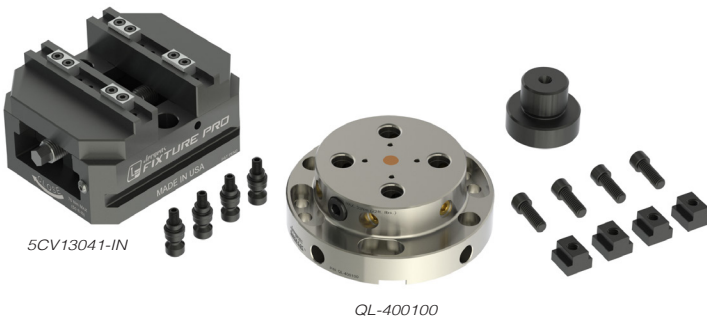

VICE STARTER KITS

Haas HRT160/TR160

160-75-QL52

Includes

- 75mm Self-Centering Vise
- 52mm Quick Loc™ Rotary Receiver
- Mounting Hardware
- List Price: **\$2,500**

160-130-QL52

Includes

- 130mm Self-Centering Vise
- 52mm Quick Loc™ Rotary Receiver
- Mounting Hardware
- List Price: **\$3,100**

160-75-QLS

Includes

- 75mm Self-Centering Vise
- 75mm QLS Vise Adapter
- 160mm QLS Rotary Adapter
- Mounting Hardware
- List Price: **\$2,300**

160-130-QLS

Includes

- 130mm Self-Centering Vise
- 160mm QLS Rotary Adapter
- Mounting Hardware
- List Price: **\$2,400**